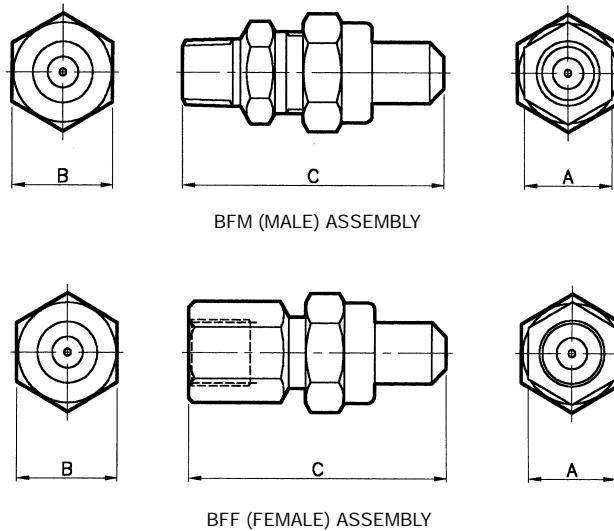

## SPRAY CHARACTERISTICS

- Uniform distribution of droplets in a solid cone spray pattern.
- Droplet size is larger than most hollow cone nozzles of equal capacity.
- Impact of spray is generally greater with narrower spray angles, assuming the same flow rate. Pressure increases affect spray angle.

## CONSTRUCTION AND MATERIALS

- One piece body with pressed in cross-milled core which is removable.
- Core imparts the necessary swirl to produce a solid cone spray pattern.
- Available in 30°, 60°, 90°, and 120° spray angles (see chart).
- Flanged design for use with standard bodies and caps.
- Body thread sizes are Male BSPT and Female BSPP.
- Standard flanged filters can be used.
- Available in Brass or Stainless Steel as standard.
- Other materials available on a special order.

## ORDER EXAMPLE

BF 4-120° Brass = Tip Only.

1/4" BFM (Male) 12-60° Stainless Steel = Complete Assembly.

### DIMENSIONS AND WEIGHTS

Nozzle Thread	Dimensions (mm)			Weight (g)
	A	B	C	
1/8 BFF	18,0	20,8	54,0	70
1/8 BFM	18,0	20,8	52,4	60
1/4 BFF	18,0	20,8	54,0	70
1/4 BFM	18,0	20,8	54,0	62
3/8 BFF	20,8	20,8	54,0	70
3/8 BFM	18,0	20,8	54,0	64